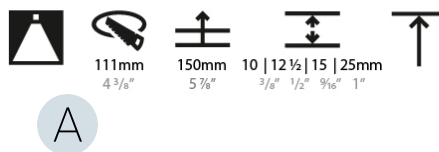

ELECTRICAL

Lamp Type: LED (Zhaga Standard)
Input Wattage (W): 13
Total Output Wattage (W): 11.8
Dimming: Tri-Mode (Non-Dimming and Phase Dimming (120Vac only) and 0-10V Dimming)
Driver Included: No
Driver Location: Recessed Housing
Driver Type: Constant Current - Universal
Driver Class: Class 2
Housing: See components
Input Voltage (V): 120 - 277
Constant Current (MA): 350

LED

Number of LEDs: 1
Color Temperature (°K): 2700 / 3000 / 3500 / 4000
Max. Delivered Lumen (lm): 876 / 909 / 955 / 974
Nominal Lumen (lm): 1304 / 1352 / 1421 / 1450
CRI: >90 CRI
Efficiency (%): 87.9 / 88.4 / 87.9
Lamp Life (hrs): 50000
Upon Request: RGB-W Tunable White Special Color Temperature Special LED

OPTICAL

Reflector°: 18 / 42 / 60
Optic°: Lens Pack - No Lens / Linear Spread Lens / Honeycomb / Spread Lens
Upon Request: Special Beam Angles

RATINGS AND CERTIFICATIONS

382, F 416-247-9319, www.zaneen.com

Not to be used in conjunction with other models at the end of the existing Model #. For assistance on 'custom' specifications, contact zteam@zaneen.com. In a constant effort to supply the best product, we reserve the right to change specifications or materials without notice. The most recent specification sheets are found at zaneen.com

IP rating: IP20