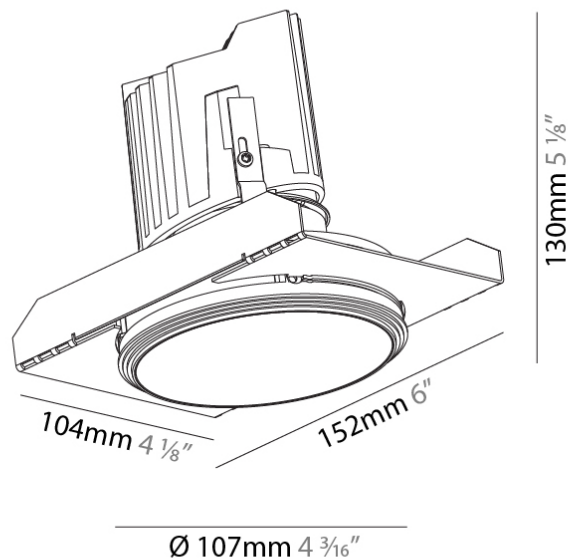

ELECTRICAL

Lamp Type: LED (Zhaga Standard)
Input Wattage (W): 13
Total Output Wattage (W): 11.8
Dimming: Tri-Mode (Non-Dimming and Phase Dimming (120Vac only) and 0-10V Dimming)
Driver Included: No
Driver Location: Recessed Housing
Driver Type: Constant Current - Universal
Driver Class: Class 2
Housing: See components
Input Voltage (V): 120 - 277
Constant Current (MA): 350

LED

Number of LEDs: 1
Color Temperature (°K): 2700 / 3000 / 3500 / 4000
Max. Delivered Lumen (lm): 876 / 909 / 955 / 974
Nominal Lumen (lm): 1304 / 1352 / 1421 / 1450
CRI: >90 CRI
Efficiency (%): 87.9 / 88.4 / 87.9
Lamp Life (hrs): 50000
Upon Request: RGB-W Tunable White Special Color Temperature Special LED

OPTICAL

Reflector°: 18 / 42 / 60
Optic°: Lens Pack - No Lens / Linear Spread Lens / Honeycomb / Spread Lens
Upon Request: Special Beam Angles

RATINGS AND CERTIFICATIONS

382, F 416-247-9319, www.zaneen.com

Not to be used in conjunction with other models at the end of the existing Model #. For assistance on 'custom' specifications, contact zteam@zaneen.com. In a constant effort to supply the best product, we reserve the right to change specifications or materials without notice. The most recent specification sheets are found at zaneen.com

IP rating: IP20